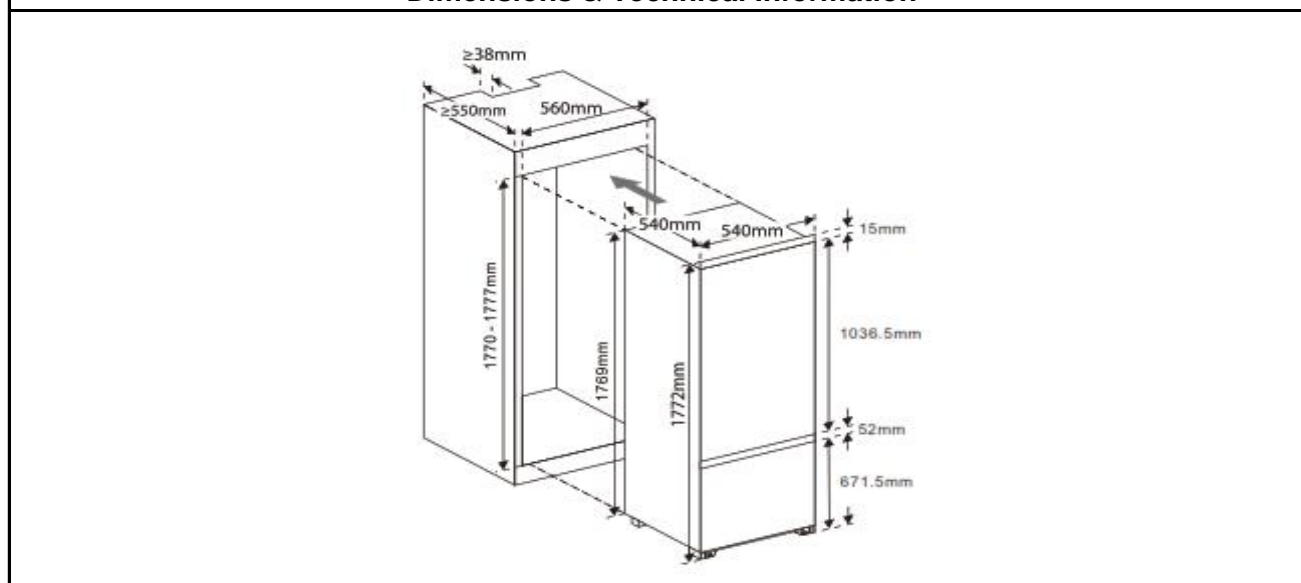

# Appliance Data Sheet

<b>Product Type</b>	<b>Refrigeration</b>
<b>Product Code</b>	<b>UBBIFF70L</b>
	<b>Product Description</b>
	Built-In 70/30 Fridge Freezer
	

## Features / Specification

Barcode	8422248612937
Colour	White
Fridge Capacity	185L
Internal Light	15W
Controls	Electronic
No of Shelves	3 Full / 2 Crispers / 2 Crisper Covers
No of Door Shelves	3
No of Salad Crispers	2
Freezer Capacity	65L
Frost Free	No
Number of Drawers	3
Reversible Doors	Yes
Adjustable Feet	Yes
Décor Door Fixing	Slider Mechanism

## Dimensions & Technical Information

Product Dimensions width x depth x height	540 x 540 x 1777mm
Packed Dimensions width x depth x height	573 x 560 x 1845mm
Product Weight (kg)	58kg Packed / 53kg Unpacked